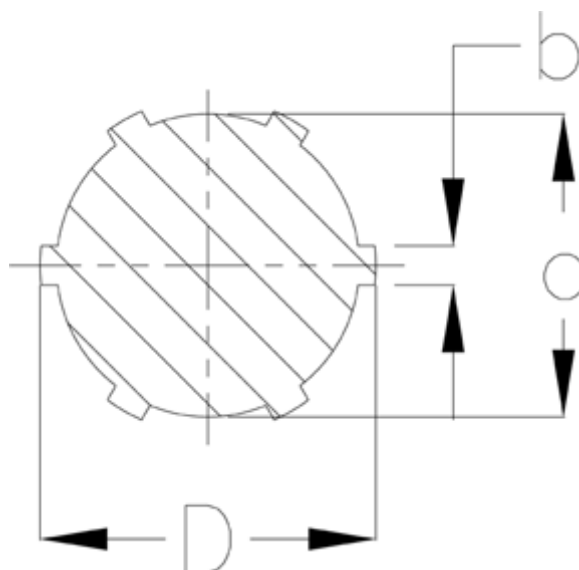

Article number: 0752412500

Description: Spline shaft 1000524001  
B6 x 11 x 14 length 2500

## Measures

---

b = 3

d = 11

D = 14

Description = B 6x11x14

Length = 2500